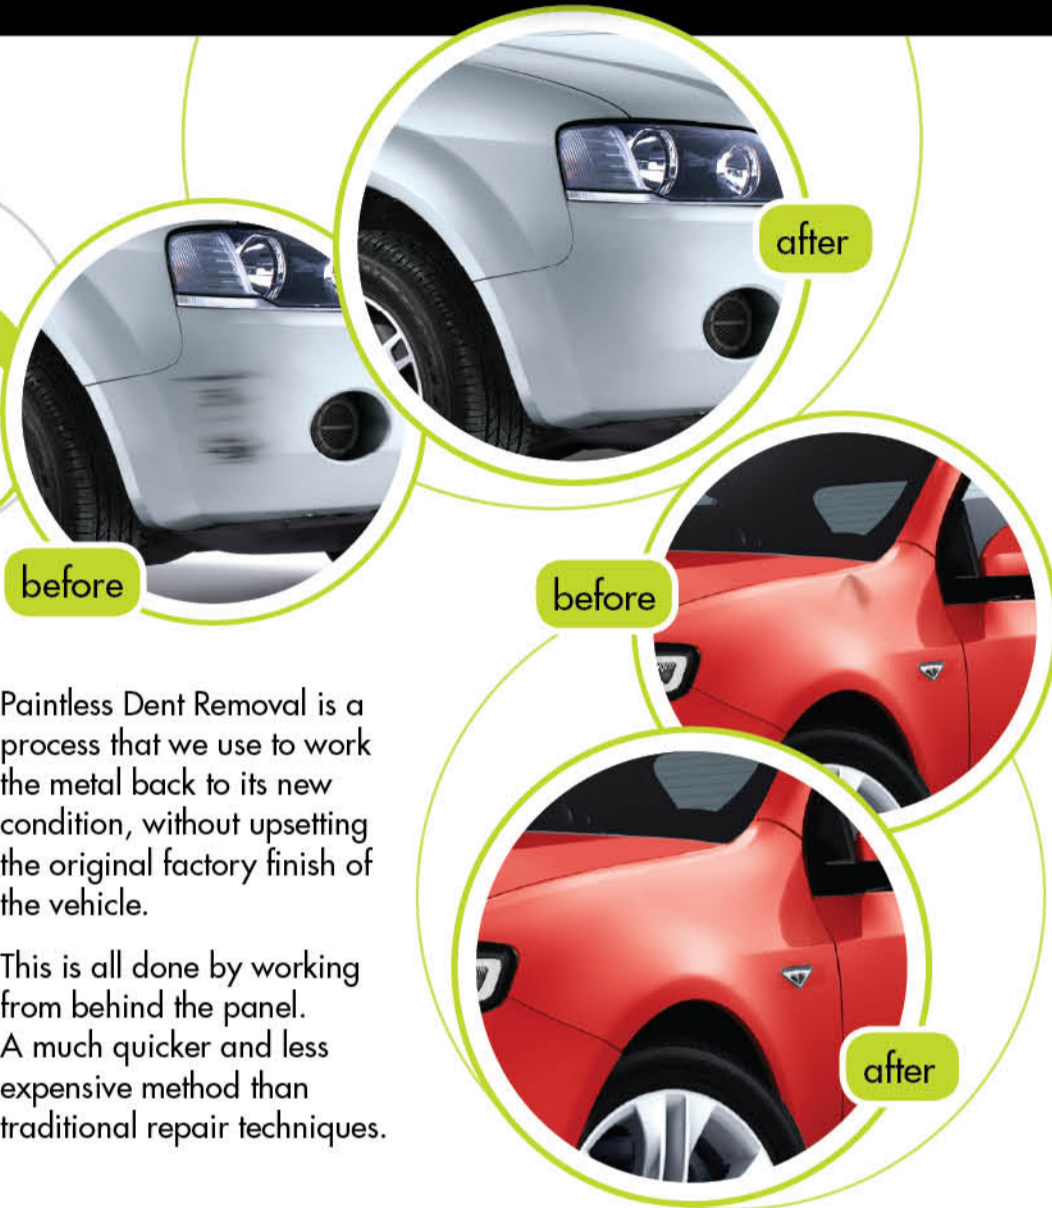

Superior Scratch and Dent Repairs!

Paintless Dent Removal is a process that we use to work the metal back to its new condition, without upsetting the original factory finish of the vehicle.

This is all done by working from behind the panel. A much quicker and less expensive method than traditional repair techniques.

Enviro Scratch and Paint is a fully mobile auto paint and dent repair service. Specialising in repairing all minor paint damage, chips, scratches and small dents, we can also repair bumpers with cracks, tears or holes before repainting them, so your pride and joy will be good as new in no time at all!

With our repair techniques carefully performed by our qualified team, all scratches, scrapes, scuffs, chips and dents can be repaired to perfection, returning your vehicle back to its original condition and maximising its resale value and appearance!